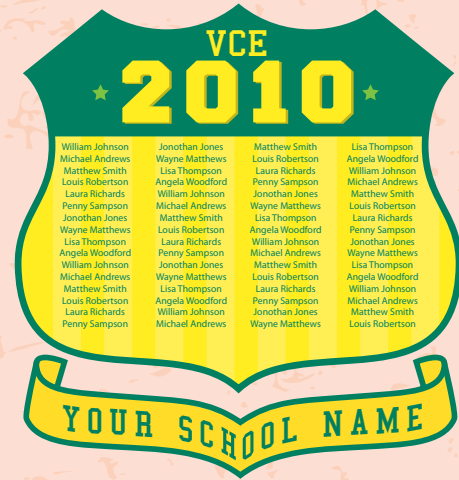

# HD Primary Design #12

Royal/Red/White

Yellow/Navvy

Bottle/Yellow

Navy/Sky

Yellow/Maroon

**The PSW HD Colour Chart:** You can also choose your own colour scheme based on our colour palette.  
All Class List Designs can also be used for Signature Designs and visa versa.