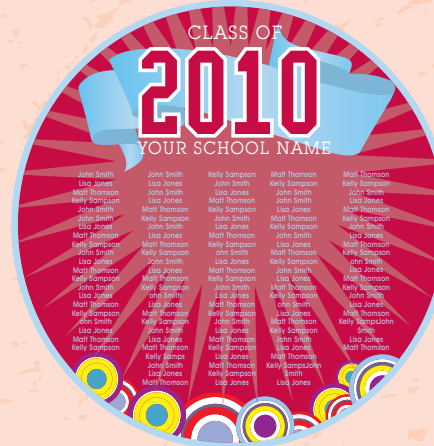

# HD Primary Design #9

Sky/Royal/Yellow

Maroon/Sky

Sky/Navy

Navy/Gold

Gold/Bottle

The PSW HD Colour Chart: You can also choose your own colour scheme based on our colour palette. All Class List Designs can also be used for Signature Designs and visa versa.