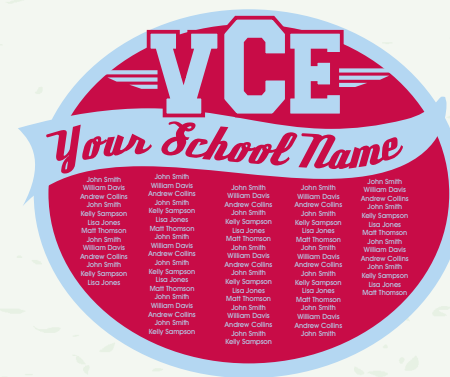

HD Secondary Design #10

Navy/Red/White

Bottle/Gold

Navy/Gold

Red/Yellow/Bottle

Maroon/Sky

The PSW HD Colour Chart: You can also choose your own colour scheme based on our colour palette. All Class List Designs can also be used for Signature Designs and visa versa.